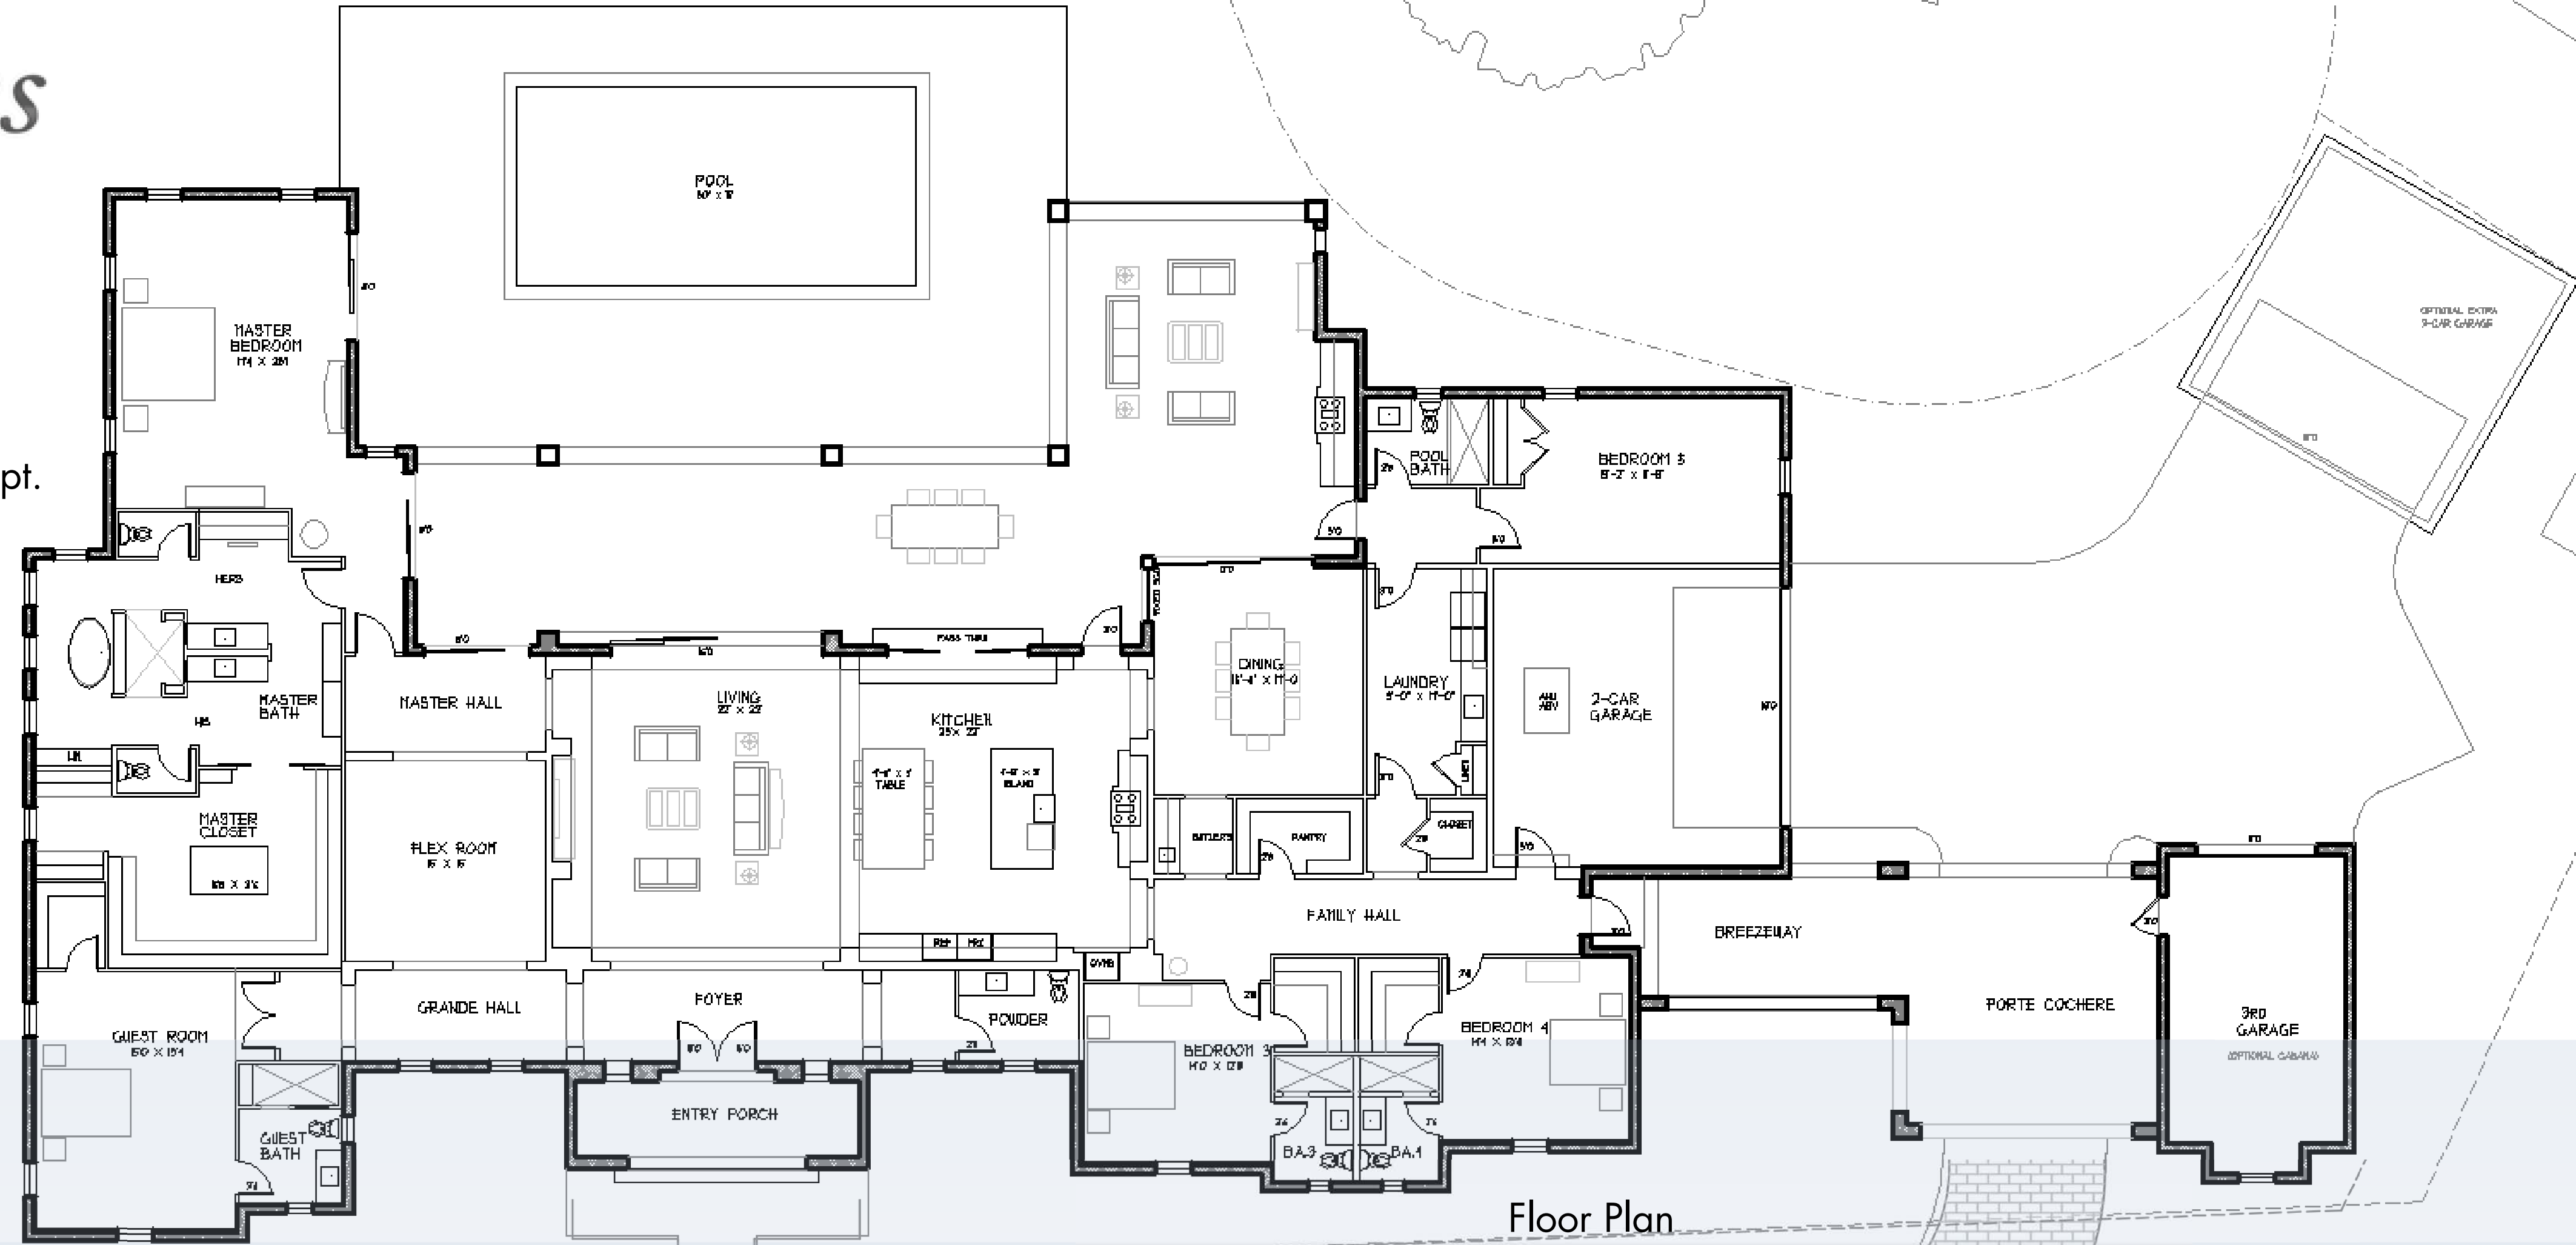

## Villa Francese

5,668 SF ac

- 5 Bedrooms
- 5.5 Bathrooms
- 3 Garages
- + Extra Garage opt.
- + Flex Room
- + Guest Cabana opt.
- + Pool Pavillion
- + Outdoor Living

Front Elevation

Floor Plan

Guest Cabana