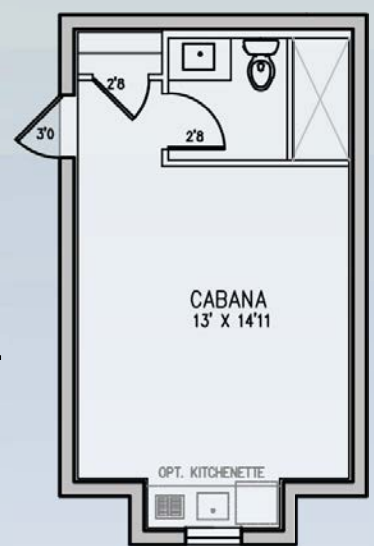

## Villa Francese

5,668 SF ac

- 5 Bedrooms
- 5.5 Bathrooms
- 3 Garages
- + Extra Garage opt.
- + Flex Room
- + Guest Cabana opt.
- + Pool Pavillion
- + Outdoor Living

Front Elevation

Floor Plan

Guest Cabana